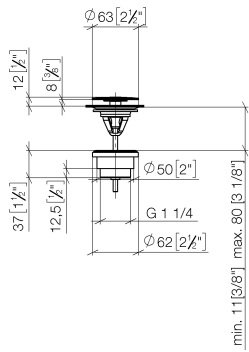

Basin Waste without press-closing 1 1/4" - Champagne (22kt Gold)

IMO

10 126 970

Fits: IMO, LULU, MADISON, MEM, TARA,
CL.1, LISSÉ, VAIA, META, CYO

	Champagne (22kt Gold)	10 126 970-47
	Chrome	10 126 970-00
	Brushed Platinum	10 126 970-06
	Platinum	10 126 970-08
	Durabrass (23kt Gold)	10 126 970-09
	Dark Chrome	10 126 970-19
	Light Gold	10 126 970-26
	Brushed Light Gold	10 126 970-27
	Brushed Durabrass (23kt Gold)	10 126 970-28
	Matte Black	10 126 970-33
	Brushed Bronze	10 126 970-42
	Brushed Champagne (22kt Gold)	10 126 970-46
	Brushed Chrome	10 126 970-93
	Brushed Dark Platinum	10 126 970-99

Basin Waste without press-closing 1 1/4" - Champagne (22kt Gold)

IMO

10 126 970

Only suitable for sinks without an overflow.

10 126 970

mm [inches]

10 126 970

Parts for other
finishes can be found
here: [Chrome](#)